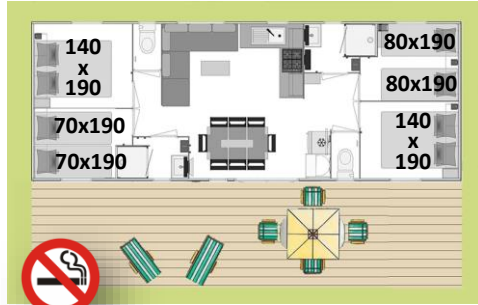

## COTTAGE GRAND LARGE

40 m<sup>2</sup>

Terrasse couverte / Covered terrace : 27 m<sup>2</sup>

Personnes / People : 8 max

Salle de bain - WC / Bathroom : 2

Chambres / Bedrooms : 4

**Vaisselle**  
Crockery

- 12 Assiettes plates / Plates
- 12 Assiettes creuses / Soup plates
- 12 Assiettes dessert / Dessert plates
- 2 Saladiers / Salad bowls
- 2 Plats services / Dishes
- 8 Bols / Bowls
- 8 Tasses / Cups
- 8 Mugs / Mugs