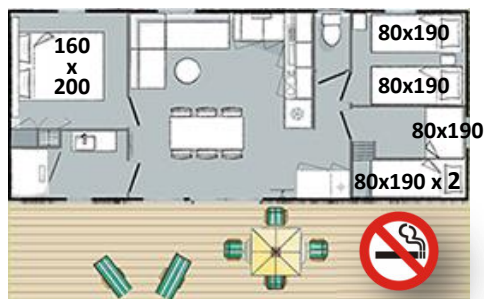

COTTAGE CAP WEST 6/7

35m²

Terrasse couverte / Covered terrace : 16 m²

Personnes / People : 7 max

Chambres / Bedrooms : 3

Salle de bain - WC / Bathroom : 1

Vaisselle Crockery

- 10 Assiettes plates / Plates
- 10 Assiettes creuses / Soup plates
- 10 Assiettes dessert / Dessert plates
- 2 Saladiers / Salad bowls
- 2 Plats services / Dishes
- 8 Bols / Bowls
- 8 Tasses / Cups
- 8 Mugs / Mugs