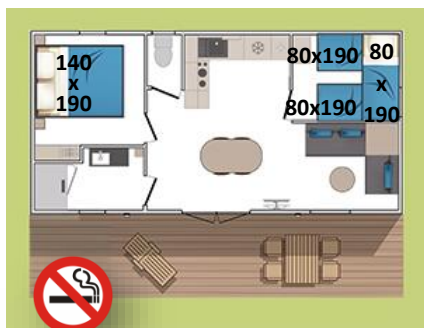

COTTAGE CELTIC

30 m²

Terrasse couverte / Covered terrace : 18 m²

Personnes / People : 5 max

Salle de bain - WC / Bathroom : 1

Chambres / Bedrooms : 2

Vaisselle Crockery

- 10 Assiettes plates / Plates
- 10 Assiettes creuses / Soup plates
- 10 Assiettes dessert / Dessert plates
- 2 Saladiers / Salad bowls
- 2 Plats services / Dishes
- 8 Bols / Bowls
- 6 Tasses / Cups
- 8 Mugs / Mugs